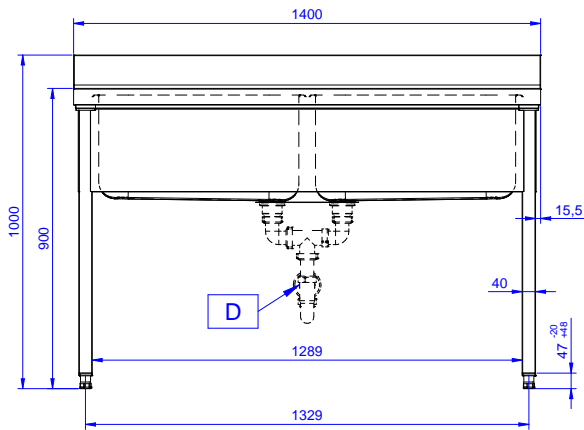

Sink Unit with 2 bowls
600x500mm, 1400mm

Short Form Specification

Item No. _____

Made from 304 AISI stainless steel. The 50mm high worktop in 304 AISI stainless steel, 1mm in thickness, is sound-deadened and has an overflow rim and welded corners. Integral rear upstand, h=100mm, with 8mm radius. All-round apron. Square section legs 40x40mm on 1" height-adjustable feet (+/-20mm)

N. 2 bowls mm600x500x300h with overflow pipe and 2" drain hole.

Construction

- 50 mm worktop in 304 AISI stainless steel, 10/10 in thickness with overflow rim along the top.
- Square section legs and 40 mm height-adjustable feet in 304 AISI stainless steel.
- Sink tops easily slotted onto the legs and taps are easily installed from the rear.
- Delivered in knock-down package.
- Wide range of taps are available to suit every need.
- 100 mm upstand with 10 mm radiused corner and 13 mm deep, designed to be used against a wall.

Optional Accessories

- Lower shelf for 1400mm tables and sinks PNC 855146
- Set of 4 wheels (2 with brake) d. 100mm for tables and sinks (total height on wheels= 993 mm) PNC 855150
- 3-sided underframe for 1400mm tables PNC 855153
- Elbow operated mixer tap with spout 3/4", single hole PNC 855322
- Elbow operated mixer tap with short spout 3/4", single hole PNC 855323
- Foot operated mixer tap (hot and cold) with spout 3/4" PNC 855328
- Single plastic drain syphon 2" for Sinks PNC 895313

APPROVAL: _____

Experience the Excellence
www.electroluxprofessional.com

Front

Side

D = Drain

Top

Key Information:

External dimensions, Width:	1400 mm
132809 (LG1426PN)	1400 mm
External dimensions, Depth:	700 mm
External dimensions, Height:	1000 mm
Upstand Dimensions, Height:	100 mm
Upstand Dimensions, Depth:	13 mm
Upstand Dimensions, Radius:	R=10
Bowls number	2
Bowl dimensions	600x500xH320
Worktop thickness:	50 mm
Net weight:	46 kg