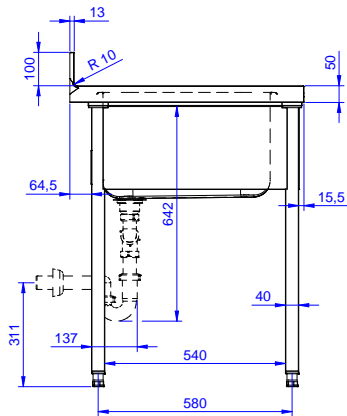

Sink Unit with 2 bowls
600x500mm, 1400mm

Short Form Specification

Item No. _____

Made from 304 AISI stainless steel. The 50mm high worktop in 304 AISI stainless steel, 1mm in thickness, is sound-deadened and has an overflow rim and welded corners. Integral rear upstand, h=100mm, with 8mm radius. All-round apron. Square section legs 40x40mm on 1" height-adjustable feet (+/-20mm)

N. 2 bowls mm600x500x300h with overflow pipe and 2" drain hole.

Construction

- 50 mm worktop in 304 AISI stainless steel, 10/10 in thickness with overflow rim along the top.
- Square section legs and 40 mm height-adjustable feet in 304 AISI stainless steel.
- Sink tops easily slotted onto the legs and taps are easily installed from the rear.
- Delivered in knock-down package.
- Wide range of taps are available to suit every need.
- 100 mm upstand with 10 mm radiused corner and 13 mm deep, designed to be used against a wall.

Optional Accessories

- Lower shelf for 1400mm tables and sinks PNC 855146
- Set of 4 wheels (2 with brake) d. 100mm for tables and sinks (total height on wheels= 993 mm) PNC 855150
- 3-sided underframe for 1400mm tables PNC 855153
- Elbow operated mixer tap with spout 3/4", single hole PNC 855322
- Elbow operated mixer tap with short spout 3/4", single hole PNC 855323
- Foot operated mixer tap (hot and cold) with spout 3/4" PNC 855328
- Single plastic drain syphon 2" for Sinks PNC 895313

APPROVAL: _____

Experience the Excellence
www.electroluxprofessional.com

Front

Side

D = Drain

Top

Key Information:

External dimensions, Width:	1400 mm
132809 (LG1426PN)	1400 mm
External dimensions, Depth:	700 mm
External dimensions, Height:	1000 mm
Upstand Dimensions, Height:	100 mm
Upstand Dimensions, Depth:	13 mm
Upstand Dimensions, Radius:	R=10
Bowls number	2
Bowl dimensions	600x500xH320
Worktop thickness:	50 mm
Net weight:	46 kg