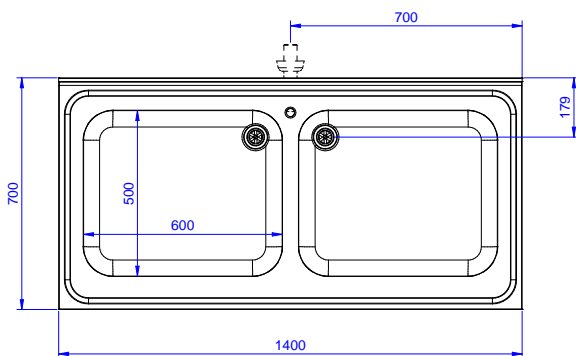

Sink Unit with 2 bowls
600x500mm, 1400mm

Short Form Specification

Item No. _____

Made from 304 AISI stainless steel. The 50mm high worktop in 304 AISI stainless steel, 1mm in thickness, is sound-deadened and has an overflow rim and welded corners. Integral rear upstand, h=100mm, with 8mm radius. All-round apron. Square section legs 40x40mm on 1" height-adjustable feet (+/-20mm)

N. 2 bowls mm600x500x300h with overflow pipe and 2" drain hole.

Construction

- 50 mm worktop in 304 AISI stainless steel, 10/10 in thickness with overflow rim along the top.
- Square section legs and 40 mm height-adjustable feet in 304 AISI stainless steel.
- Sink tops easily slotted onto the legs and taps are easily installed from the rear.
- Delivered in knock-down package.
- Wide range of taps are available to suit every need.
- 100 mm upstand with 10 mm radiused corner and 13 mm deep, designed to be used against a wall.

Optional Accessories

- Lower shelf for 1400mm tables and sinks PNC 855146
- Set of 4 wheels (2 with brake) d. 100mm for tables and sinks (total height on wheels= 993 mm) PNC 855150
- 3-sided underframe for 1400mm tables PNC 855153
- Elbow operated mixer tap with spout 3/4", single hole PNC 855322
- Elbow operated mixer tap with short spout 3/4", single hole PNC 855323
- Foot operated mixer tap (hot and cold) with spout 3/4" PNC 855328
- Single plastic drain syphon 2" for Sinks PNC 895313

APPROVAL: _____

Experience the Excellence
www.electroluxprofessional.com

Front

Side

D = Drain

Top

Key Information:

External dimensions, Width:	1400 mm
132809 (LG1426PN)	1400 mm
External dimensions, Depth:	700 mm
External dimensions, Height:	1000 mm
Upstand Dimensions, Height:	100 mm
Upstand Dimensions, Depth:	13 mm
Upstand Dimensions, Radius:	R=10
Bowls number	2
Bowl dimensions	600x500xH320
Worktop thickness:	50 mm
Net weight:	46 kg